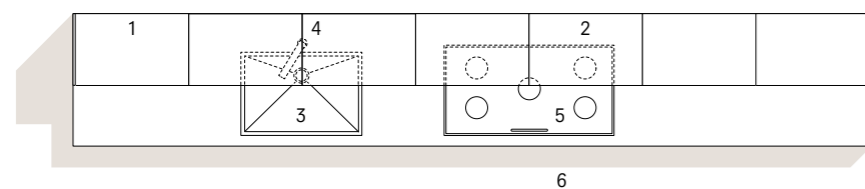

- 1 Pensili con apertura battente con illuminazione a LED.
  Wall units with flap door opening with LED lighting.
- 2 Pensile con cappa da incasso Faber per piani a induzione.
  Wall unit with Faber built-in hood for induction hobs.
- 3 Lavello Foster in acciaio con finitura Gun Metal.
  Foster steel sink in Gun Metal finish.
- 4 Miscelatore Foster in finitura Gun Metal.
  Foster mixer tap in Gun Metal finish.
- 5 Piano cottura a induzione Neff.
  Neff induction hob.
- 6 Cestone estraibile con cassetto accessorio di portaposate Cuisio Grigio e luce a LED.
  Pull-out deep drawer with drawer equipped with Cuisio Grigio cutlery tray and LED light.
- 7 Colonna frigo con anta battente.
  Tall unit for fridge with hinged door.
- 8 Colonna forno Neff.
  Tall unit for Neff oven.
- 9 Colonna forno con microonde e scaldavivande Neff.
  Tall unit for Neff microwave oven and plate warmer.
- 10 Colonna con struttura estraibile con tre cestoni e due cassette, illuminazione LED interna.
  Tall unit with pull-out structure with three deep drawers and two drawers, internal LED lighting.