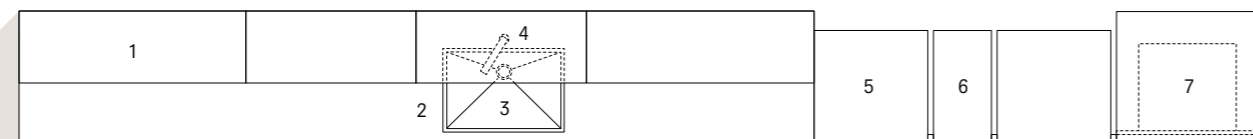

M_ateria

Dati tecnici
Technical data

Meson's

1 Pensili con apertura vasistas e illuminazione LED.
Wall units with top-hung door opening and LED lighting.

2 Pensili con apertura vasistas e illuminazione LED.
Wall units with top-hung door opening and LED lighting.

3 Lavello vasca unica integrata in Fenix.
Sink with integrated single bowl in Fenix.

4 Miscelatore Franke.
Franke mixer tap.

5 Colonna frigo con anta battente.
Tall unit for fridge with hinged door.

6 Colonna dispensa estraibile Arena Style.
Arena Style pull-out pantry tall unit.

7 Colonna con forno Whirlpool nascosto all'interno.
Tall unit with Whirlpool oven hidden inside.

8 Cestone estraibile con cassetto interno accessoriato con portaposate Cuisio Bianco.
Pull-out deep drawer with internal drawer equipped with Cuisio Bianco cutlery tray.

9 Penisola Volo da 900x1000
900x1000 Volo peninsular unit.

10 Sistema a spalla C_reo con fissaggio terra-soffitto.
C_reo side panel system with floor-ceiling fixing.

Cappa Meson's Libeccio.
Meson's Libeccio hood.