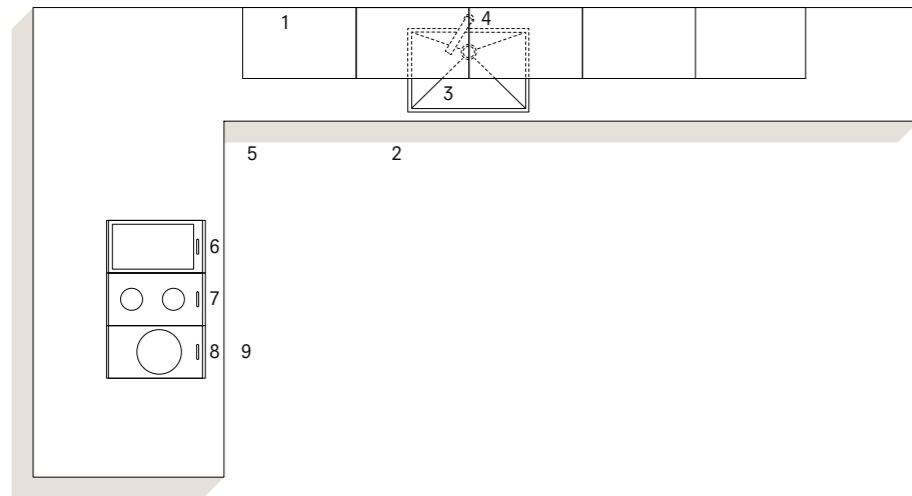

- 7 Piano cottura a induzione AEG. AEG induction hob.
- 8 Piano cottura a induzione Wok AEG. AEG Wok induction hob.
- 9 Cestone estraibile con cassetto interno accessoriato con portaposate Fineline Wengè catena luminosa a LED. Pull-out deep drawer with internal drawer equipped with Wengè Fineline cutlery tray LED lighting system.
- 10 Sopracolonne con apertura vasistas. Tall unit top elements with top-hung opening.
- 11 Colonna frigo con anta battente. Tall unit for fridge with hinged door.

- 12 Colonna forno e macchina per caffè AEG. Tall unit for AEG oven and coffee machine.
- 13 Colonna forno e microonde AEG. Tall unit for AEG oven and microwave.
- 14 Colonna con struttura estraibile, tre cestoni e due cassetti con illuminazione LED interna. Tall unit with pull-out structure, three deep drawers and two drawers with internal LED lighting.

Cappa Meson's Libeccio.
Meson's Libeccio hood.