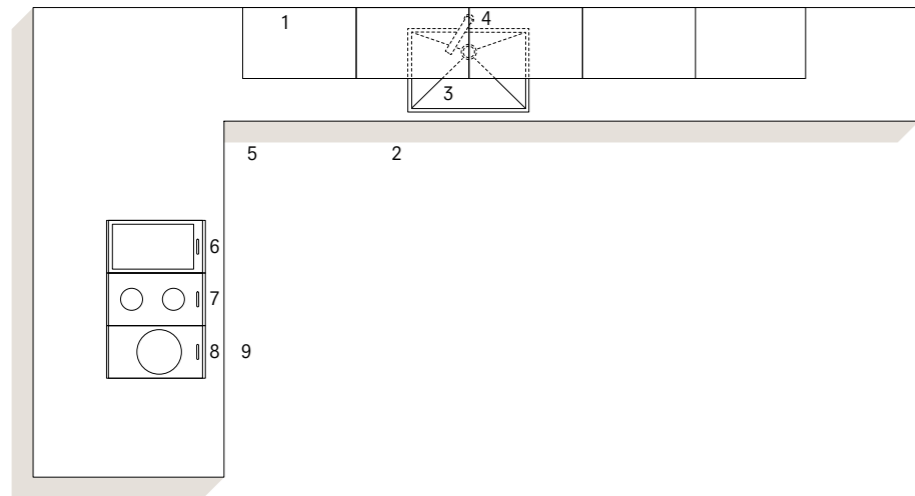

- 7 Piano cottura a induzione AEG. AEG induction hob.
- 8 Piano cottura a induzione Wok AEG. AEG Wok induction hob.
- 9 Cestone estraibile con cassetto interno accessoriato con portaposate Fineline Wengè catena luminosa a LED. Pull-out deep drawer with internal drawer equipped with Wengè Fineline cutlery tray LED lighting system.
- 10 Sopracolonne con apertura vasistas. Tall unit top elements with top-hung opening.
- 11 Colonna frigo con anta battente. Tall unit for fridge with hinged door.

- 12 Colonna forno e macchina per caffè AEG. Tall unit for AEG oven and coffee machine.
- 13 Colonna forno e microonde AEG. Tall unit for AEG oven and microwave.
- 14 Colonna con struttura estraibile, tre cestoni e due cassetti con illuminazione LED interna. Tall unit with pull-out structure, three deep drawers and two drawers with internal LED lighting.

Cappa Meson's Libeccio.
Meson's Libeccio hood.